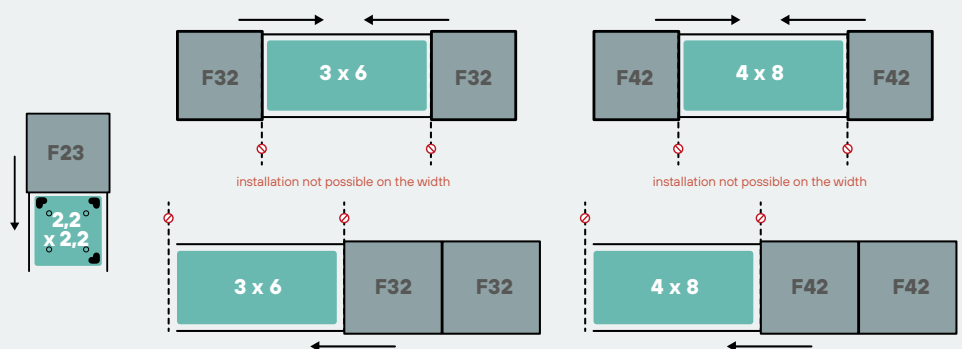

Examples of configurations