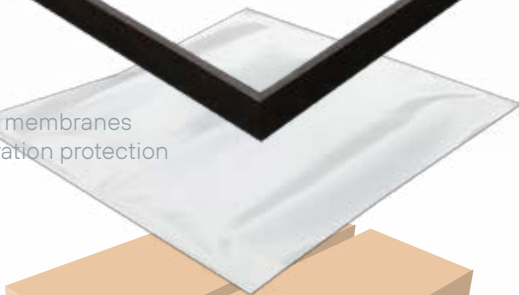

Cleanliness membranes
PVC evaporation protection
Option

Insulation
Option