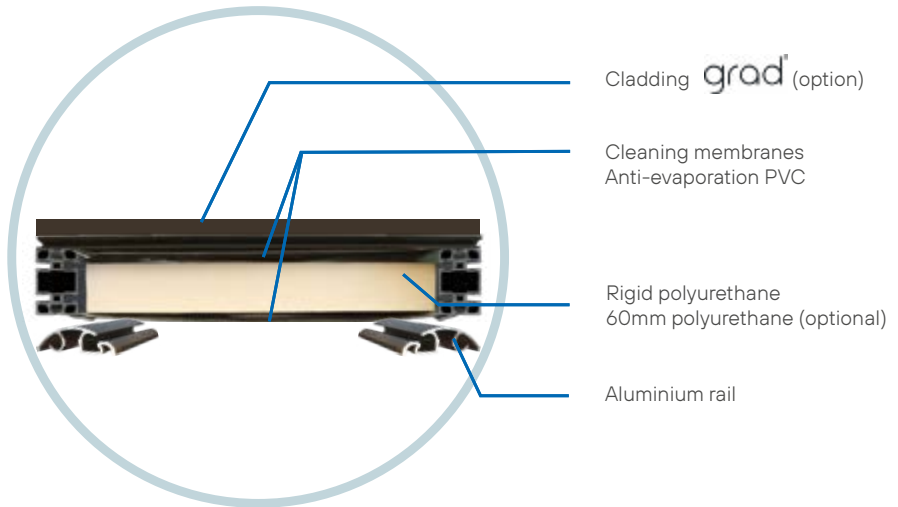

Tracks:
Made out of anodised aluminium, positioned on the length or width of the pool. **The tracks must be fixed to a solid, non-moving and perfectly flat surface.**
(if necessary, use screws suited to the underlayer)

F° = Maximum recommended pool width

FLAT

* Adjustable height with 3 defined levels

FLAT+ (optional)

Caution: 2.5cm space is required between the bottom of the module and the top of the obstacle.

A flatter design & more elegant

This mobile safety terrace is just 15 cm high! It includes layers of insulation (optional) to limit heat exchange and provide the best possible bathing conditions.

Limited stress

Ideally, the weight should be distributed near the castors rather than in the centre of the terrace to limit the module's sagging.