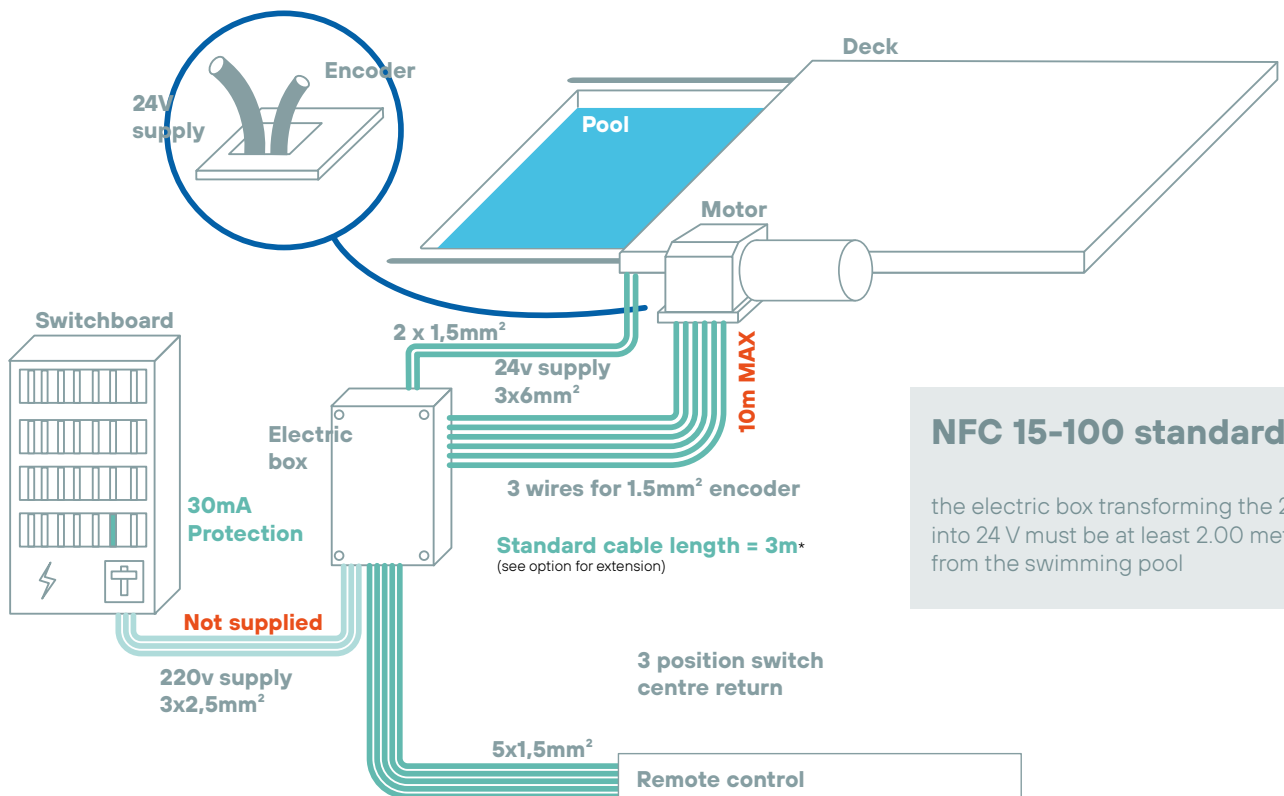

F° = Maximum recommended pool width

FLAT

* Adjustable height with 3 defined levels

FLAT+ (optional)

Caution: 2.5cm space is required between the bottom of the module and the top of the obstacle.

A flatter design & more elegant

Options

Guide handle with locking function
(Anthracite or brushed aluminium)

Motorisation
moving the terrace

Engine cover
Standard

Step
(Made-to-measure dimensions)

Terrace motor wiring

NFC 15-100 standard

the electric box transforming the 220v into 24 V must be at least 2.00 meters from the swimming pool