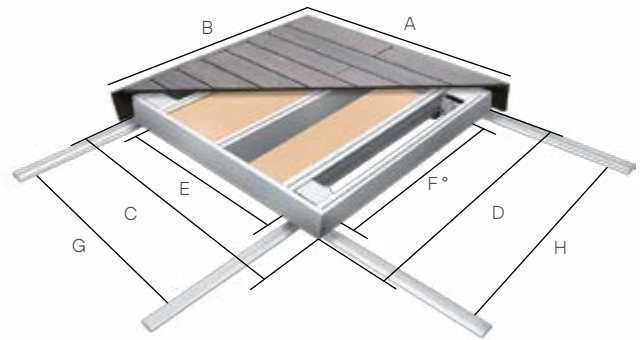

About the product

WaluDeck FLAT allows you to cover your spa or your swimming pool in an aesthetic way, while the membrane underneath the cladding and insulation will prevent heat loss (cladding and insulation optional). Both a Deck and a safety cover, used all year round, WaluDeck FLAT combines the best in protection with the most space-saving design. The pool becomes a playground, a place to relax or an open-air dining area.

Cleanliness membranes
PVC evaporation protection
Option

Insulation
Option

PVC liner membrane
and flap all around
Option

Aluminium
frame

Ball bearing castors

Three module sizes

Dimensions in cm

		F23	F32	F42
A	Size exterior	279,40	323,60	457,10
B	+ Grad cladding	266,50	351,70	450,90
C	External dimension excluding wood cladding	271,50	316,00	449,50
D		257,50	344,10	443,30
E	Insulated width	233,10	277,60	411,10
F°		219,50	296,70	404,90
G	Dimension between tracks	245,20	289,70	423,20
H		231,50	317,70	417,00

F° = Maximum recommended pool width

FLAT

* Adjustable height with 3 defined levels

FLAT+ (optional)

Caution: 2.5cm space is required between the bottom of the module and the top of the obstacle.

A flatter design & more elegant

This mobile safety terrace is just 15 cm high! It includes layers of insulation (optional) to limit heat exchange and provide the best possible bathing conditions.

Limited stress

Ideally, the weight should be distributed near the castors rather than in the centre of the terrace to limit the module's sagging.