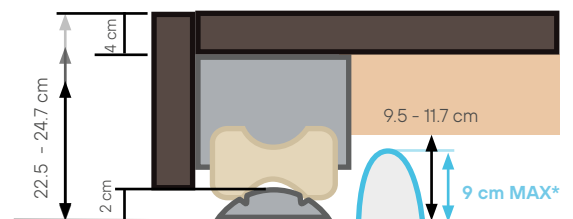

Modules:
A range of three modules to meet the needs of small projects
2,8 x 2,7 m - 3,3 x 3,6 m - 4,6 x 4,6 m (with cladding)
A more aesthetic deck thanks to its reduced height of 15 cm (cladding included)

Cleanliness membranes
PVC evaporation protection
Option

Insulation
Option

PVC liner membrane
and flap all around
Option

Aluminium
frame

Ball bearing castors

Three module sizes

Dimensions in cm

		F23	F32	F42
A	Size exterior	279,40	323,60	457,10
B	+ Grad cladding	266,50	351,70	450,90
C	External dimension excluding wood cladding	271,50	316,00	449,50
D		257,50	344,10	443,30
E	Insulated width	233,10	277,60	411,10
F°		219,50	296,70	404,90
G	Dimension between tracks	245,20	289,70	423,20
H		231,50	317,70	417,00

F° = Maximum recommended pool width

FLAT

* Adjustable height with 3 defined levels

FLAT+ (optional)

Caution: 2.5cm space is required between the bottom of the module and the top of the obstacle.

A flatter design & more elegant