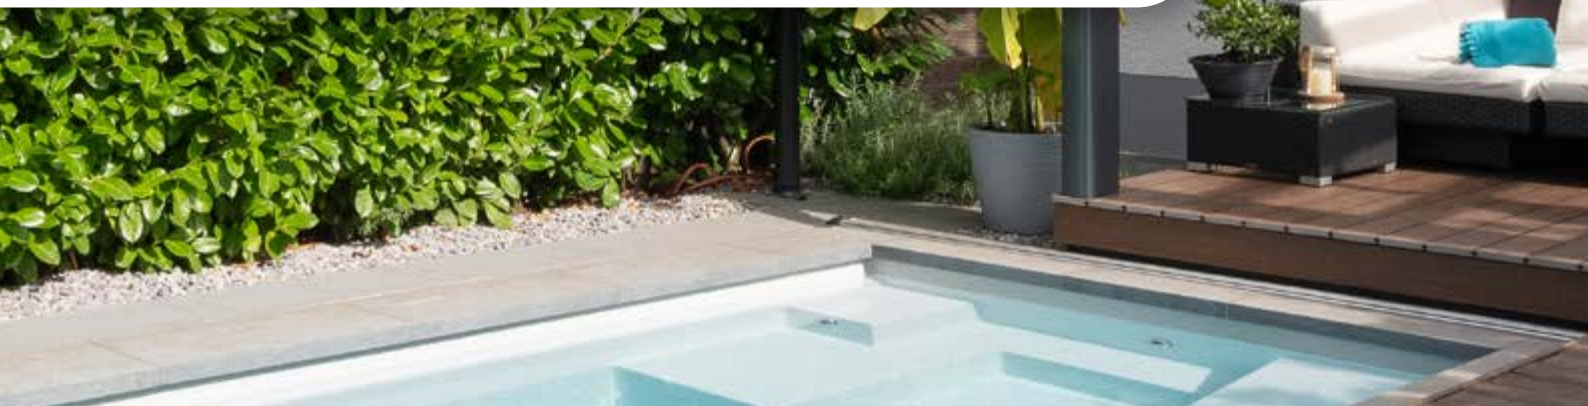

Walter Pool develops, produces and sells a wide range of swimming pool covers, mainly in Europe. The production plant is based in Dettwiller in Alsace (France). The company has been active since **1992** and since 2022 has been part of the **T&A Group**, leader in the swimming pool market in **Europe**.
Walter Pool provides mobile terraces as well as pool accessories.

Delivered by :

Keep this document for future reference