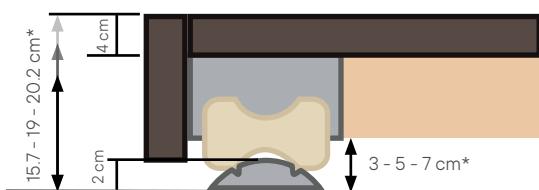

Modules:
A range of three modules to meet the needs of small projects
2,8 x 2,7 m - 3,3 x 3,6 m - 4,6 x 4,6 m (with cladding)
A more aesthetic deck thanks to its reduced height of 15 cm (cladding included)

Cleanliness membranes
PVC evaporation protection
Option

Insulation
Option

PVC liner membrane
and flap all around
Option

Aluminium
frame

Ball bearing castors

Three module sizes

Dimensions in cm

		F23	F32	F42
A	Size exterior	279,40	323,60	457,10
B	+ Grad cladding	266,50	351,70	450,90
C	External dimension excluding wood cladding	271,50	316,00	449,50
D		257,50	344,10	443,30
E	Insulated width	233,10	277,60	411,10
F°		219,50	296,70	404,90
G	Dimension between tracks	245,20	289,70	423,20
H		231,50	317,70	417,00

F° = Maximum recommended pool width

FLAT

* Adjustable height with 3 defined levels

FLAT+ (optional)

Caution: 2.5cm space is required between the bottom of the module and the top of the obstacle.

A flatter design & more elegant